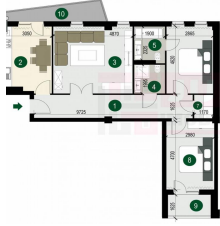

Apartment tip - F3
2 camere

Apartment tip - E
3 camere

Apartment tip - H4
3 camere

Apartment tip - E5
3 camere

Apartment tip - H6
3 camere

Apartment tip - E
3 camere