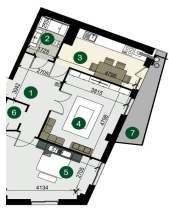

Apartment tip - F3
2 camere

Apartment tip - E
3 camere

Apartment tip - H4
3 camere

Apartment tip - E5
3 camere

Apartment tip - H6
3 camere

Apartment tip - E
3 camere