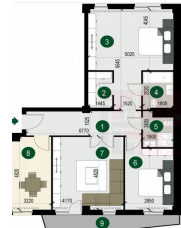

Apartment tip - H4
3 camere

Apartment tip - E5
3 camere